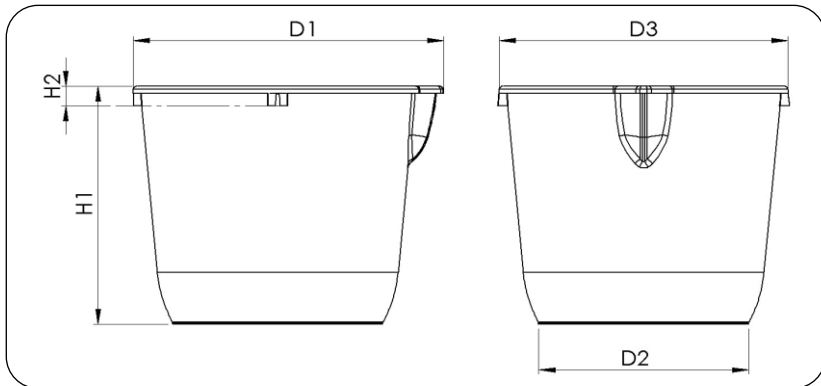

Technical Data Sheet

12 L	Dalia 120 [®]
Specifications	Bucket Eva 130
Volume to Rim	12 L
Material	Co-polymer PP
Weight	304 gr
Outer Diameters	Ø1 314 mm
	Ø3 212 mm
Inner Diameters	Ø2 291 mm
Height	H1 260 mm
	H2 21.5 mm
Printing measurements, offset Printing measurements, IML	NA
Jumbo car load for local market	NA
Full Load 40" HQ Container (Sea)	NA
Full Load Truck (Land Shipping)	NA
Handle	<ul style="list-style-type: none"> • Steel : 55 gr • Plastic : 25 gr
TOLERANCES:	
<ul style="list-style-type: none"> • Weight and Volume $\pm 5\%$. Measurements $\pm 2\text{mm}$. • Technical data given for guidance only and is subject to change. 	
Other Data on request.	